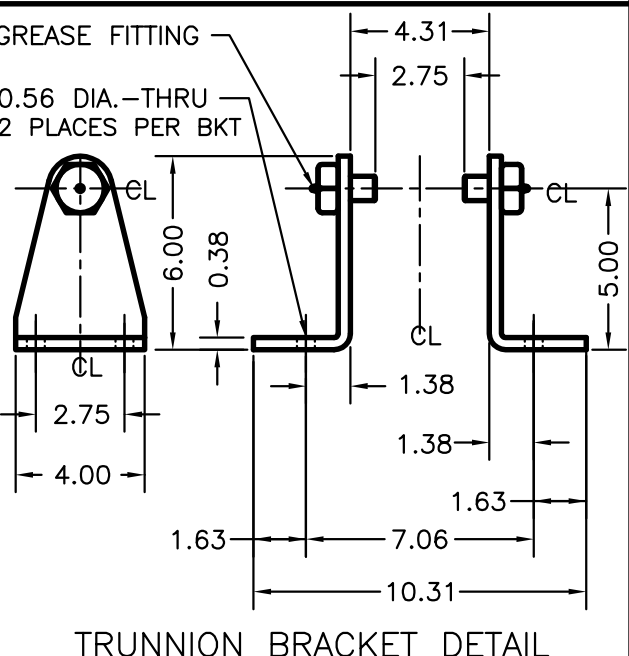

FEMALE CLEVIS WITH PIN

SPHERICAL ROD EYE

STANDARD ROD ENDS

SHOWN WITH ROD/BOOT FULLY RETRACTED
STROKES TO 12 INCHES

SHOWN WITH ROD/BOOT FULLY RETRACTED
STROKES 12 TO 18 INCHES

DIMENSIONS FOR UNIT WITH ROD BOOT

FRONT FLANGE MOUNT

TRUNNION BRACKET DETAIL

K-SERIES STANDARD ACCESSORIES