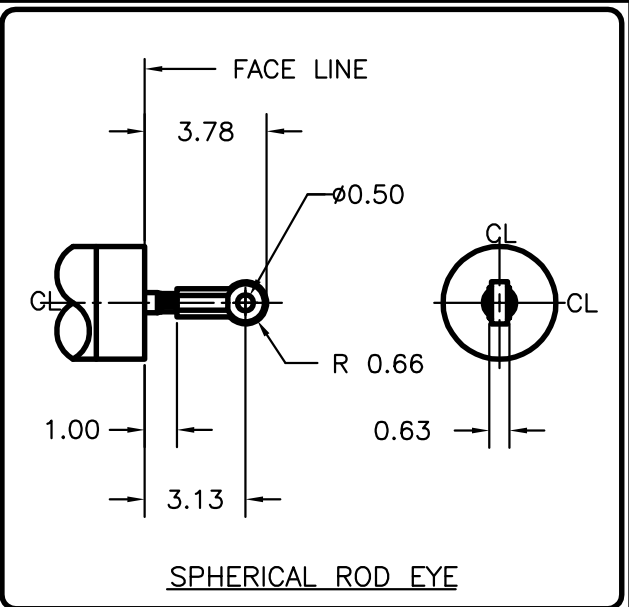

FEMALE CLEVIS WITH PIN

SPHERICAL ROD EYE

STANDARD ROD ENDS

SHOWN WITH ROD/BOOT FULLY RETRACTED
STROKES TO 12 INCHES

SHOWN WITH ROD/BOOT FULLY RETRACTED
STROKES 12 TO 18 INCHES

DIMENSIONS FOR UNIT WITH ROD BOOT

FRONT FLANGE MOUNT

TRUNNION BRACKET DETAIL

K-SERIES STANDARD ACCESSORIES