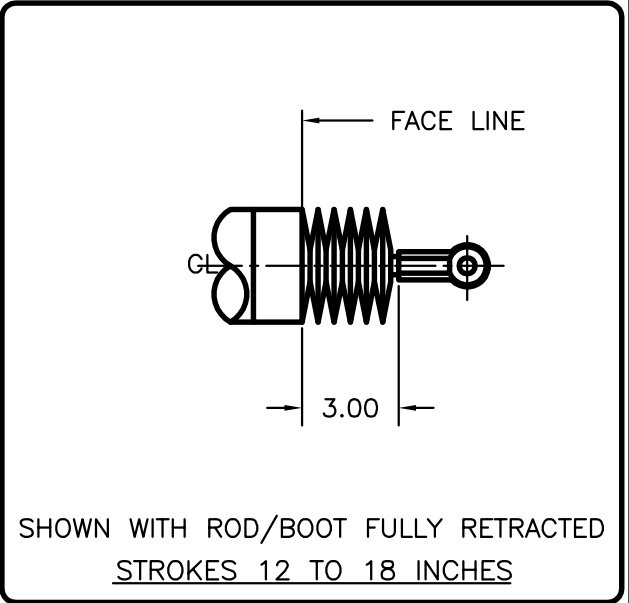

FEMALE CLEVIS WITH PIN

SPHERICAL ROD EYE

STANDARD ROD ENDS

SHOWN WITH ROD/BOOT FULLY RETRACTED
STROKES TO 12 INCHES

SHOWN WITH ROD/BOOT FULLY RETRACTED
STROKES 12 TO 18 INCHES

DIMENSIONS FOR UNIT WITH ROD BOOT

FRONT FLANGE MOUNT

TRUNNION BRACKET DETAIL

K-SERIES STANDARD ACCESSORIES