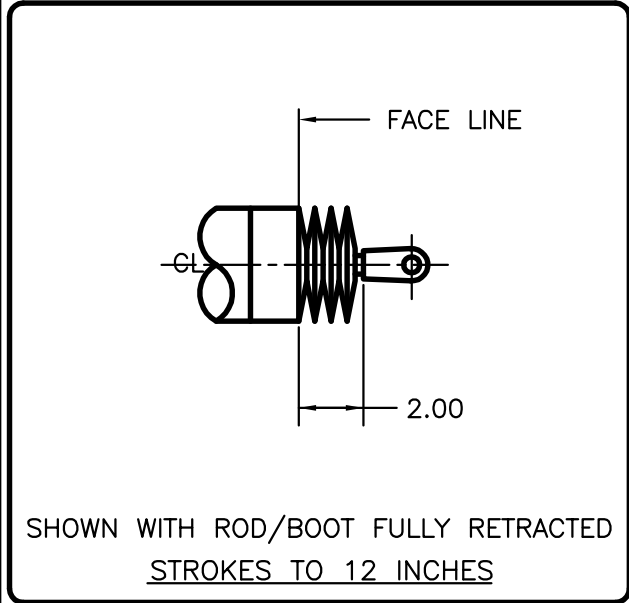

FEMALE CLEVIS WITH PIN

SPHERICAL ROD EYE

STANDARD ROD ENDS

SHOWN WITH ROD/BOOT FULLY RETRACTED
STROKES TO 12 INCHES

SHOWN WITH ROD/BOOT FULLY RETRACTED
STROKES 12 TO 18 INCHES

DIMENSIONS FOR UNIT WITH ROD BOOT

FRONT FLANGE MOUNT

TRUNNION BRACKET DETAIL

K-SERIES STANDARD ACCESSORIES