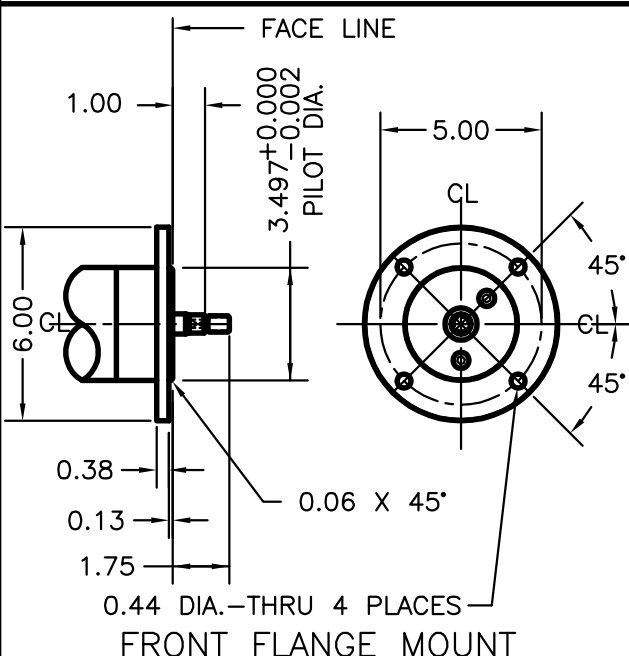

FEMALE CLEVIS WITH PIN

SPHERICAL ROD EYE

STANDARD ROD ENDS

SHOWN WITH ROD/BOOT FULLY RETRACTED
STROKES TO 12 INCHES

SHOWN WITH ROD/BOOT FULLY RETRACTED
STROKES 12 TO 18 INCHES

DIMENSIONS FOR UNIT WITH ROD BOOT

FRONT FLANGE MOUNT

TRUNNION BRACKET DETAIL

K-SERIES STANDARD ACCESSORIES