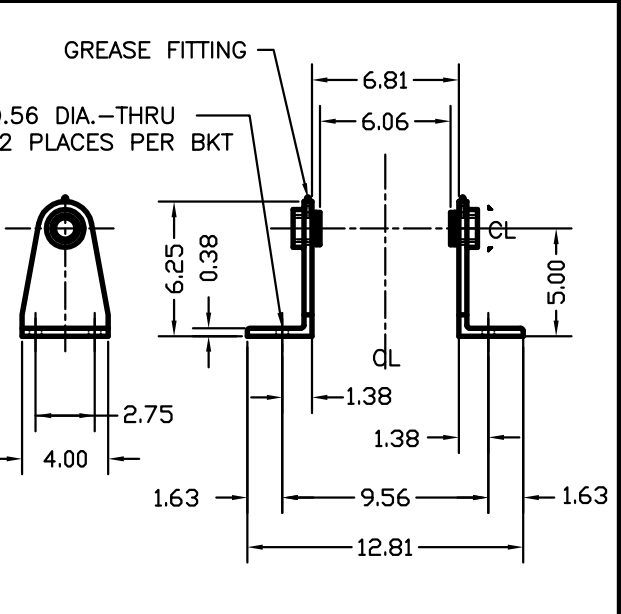

FEMALE CLEVIS WITH PIN

SPHERICAL ROD EYE

STANDARD ROD ENDS

SHOWN WITH ROD/BOOT FULLY RETRACTED
STROKES TO 12 INCHES

SHOWN WITH ROD/BOOT FULLY RETRACTED
STROKES 12 TO 36 INCHES

DIMENSIONS FOR UNIT WITH ROD BOOT

FRONT FLANGE MOUNT

TRUNNION BRACKET DETAIL

JE-UNIT STANDARD ACCESSORIES