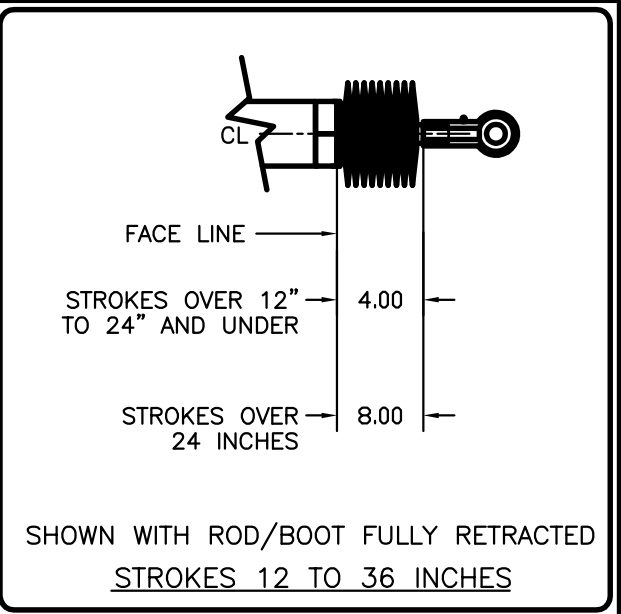

FEMALE CLEVIS WITH PIN

SPHERICAL ROD EYE

STANDARD ROD ENDS

SHOWN WITH ROD/BOOT FULLY RETRACTED
STROKES TO 12 INCHES

SHOWN WITH ROD/BOOT FULLY RETRACTED
STROKES 12 TO 36 INCHES

DIMENSIONS FOR UNIT WITH ROD BOOT

FRONT FLANGE MOUNT

TRUNNION BRACKET DETAIL

JE-UNIT STANDARD ACCESSORIES