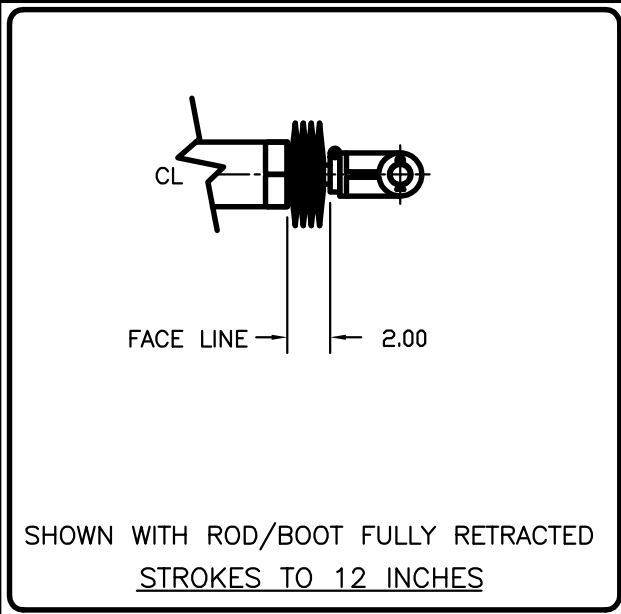

FEMALE CLEVIS WITH PIN

SPHERICAL ROD EYE

STANDARD ROD ENDS

SHOWN WITH ROD/BOOT FULLY RETRACTED
STROKES TO 12 INCHES

SHOWN WITH ROD/BOOT FULLY RETRACTED
STROKES 12 TO 36 INCHES

DIMENSIONS FOR UNIT WITH ROD BOOT

FRONT FLANGE MOUNT

TRUNNION BRACKET DETAIL

JE-UNIT STANDARD ACCESSORIES