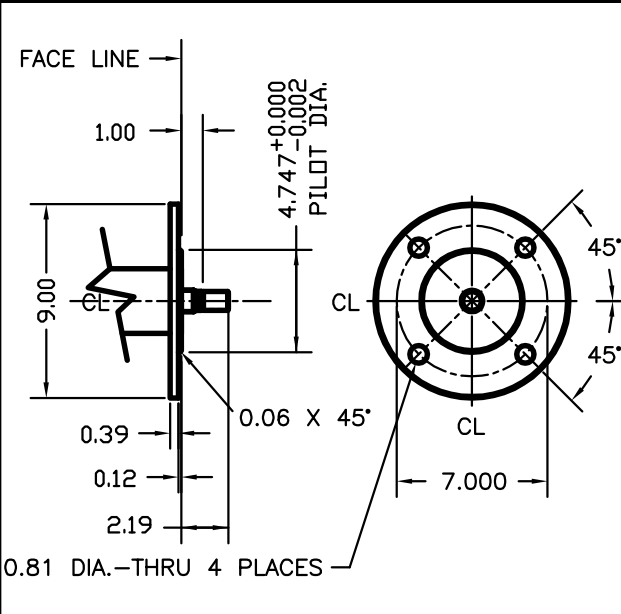

FEMALE CLEVIS WITH PIN

SPHERICAL ROD EYE

STANDARD ROD ENDS

SHOWN WITH ROD/BOOT FULLY RETRACTED
STROKES TO 12 INCHES

SHOWN WITH ROD/BOOT FULLY RETRACTED
STROKES 12 TO 36 INCHES

DIMENSIONS FOR UNIT WITH ROD BOOT

FRONT FLANGE MOUNT

TRUNNION BRACKET DETAIL

JE-UNIT STANDARD ACCESSORIES