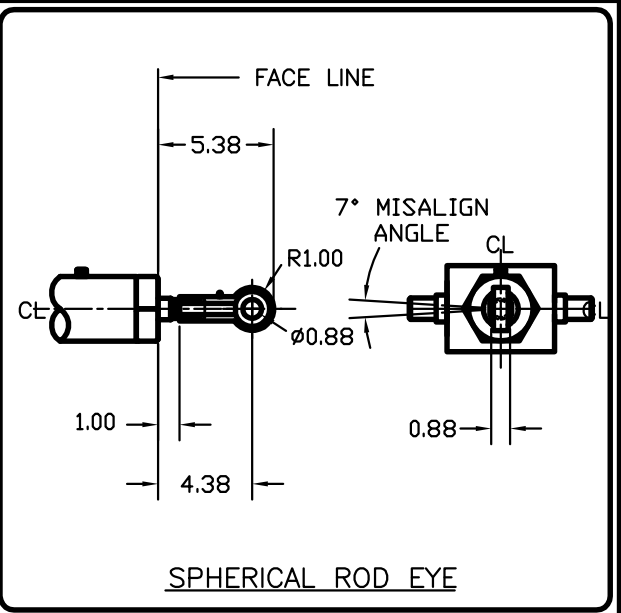

FEMALE CLEVIS WITH PIN

SPHERICAL ROD EYE

STANDARD ROD ENDS

SHOWN WITH ROD/BOOT FULLY RETRACTED
STROKES TO 12 INCHES

SHOWN WITH ROD/BOOT FULLY RETRACTED
STROKES 12 TO 36 INCHES

DIMENSIONS FOR UNIT WITH ROD BOOT

FRONT FLANGE MOUNT

TRUNNION BRACKET DETAIL

JE-UNIT STANDARD ACCESSORIES