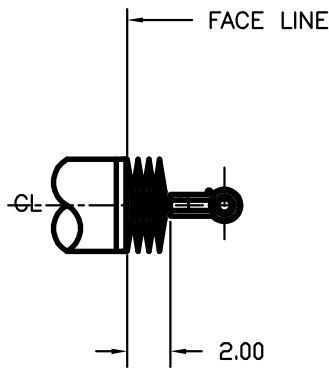

FEMALE CLEVIS WITH PIN

SPHERICAL ROD EYE

STANDARD ROD ENDS

SHOWN WITH ROD/BOOT FULLY RETRACTED
STROKES TO 12 INCHES

SHOWN WITH ROD/BOOT FULLY RETRACTED
STROKES 12 TO 24 INCHES

DIMENSIONS FOR UNIT WITH ROD BOOT

FRONT FLANGE MOUNT

TRUNNION BRACKET DETAIL

B-UNIT STANDARD ACCESSORIES