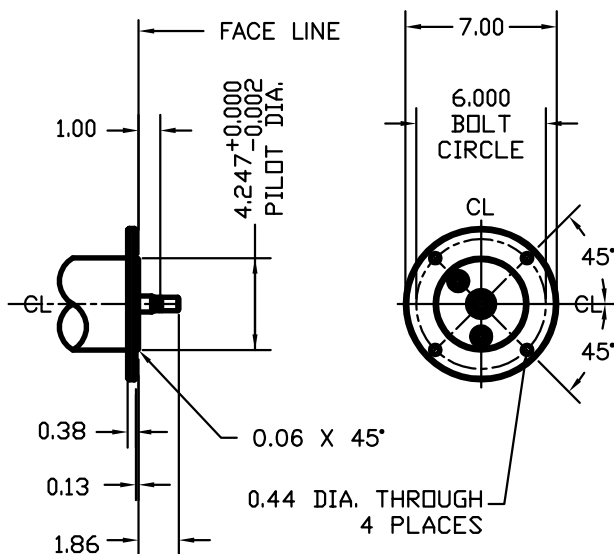

FEMALE CLEVIS WITH PIN

SPHERICAL ROD EYE

STANDARD ROD ENDS

SHOWN WITH ROD/BOOT FULLY RETRACTED
STROKES TO 12 INCHES

SHOWN WITH ROD/BOOT FULLY RETRACTED
STROKES 12 TO 24 INCHES

DIMENSIONS FOR UNIT WITH ROD BOOT

FRONT FLANGE MOUNT

TRUNNION BRACKET DETAIL

B-UNIT STANDARD ACCESSORIES