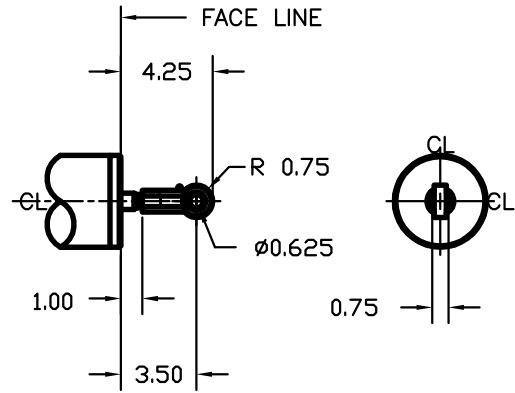

FEMALE CLEVIS WITH PIN

SPHERICAL ROD EYE

STANDARD ROD ENDS

SHOWN WITH ROD/BOOT FULLY RETRACTED
STROKES TO 12 INCHES

SHOWN WITH ROD/BOOT FULLY RETRACTED
STROKES 12 TO 24 INCHES

DIMENSIONS FOR UNIT WITH ROD BOOT

FRONT FLANGE MOUNT

TRUNNION BRACKET DETAIL

B-UNIT STANDARD ACCESSORIES