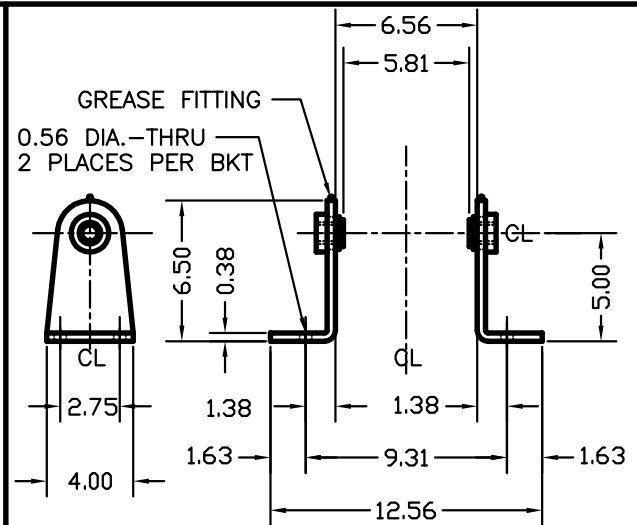

FEMALE CLEVIS WITH PIN

SPHERICAL ROD EYE

STANDARD ROD ENDS

SHOWN WITH ROD/BOOT FULLY RETRACTED
STROKES TO 12 INCHES

SHOWN WITH ROD/BOOT FULLY RETRACTED
STROKES 12 TO 24 INCHES

DIMENSIONS FOR UNIT WITH ROD BOOT

FRONT FLANGE MOUNT

TRUNNION BRACKET DETAIL

B-UNIT STANDARD ACCESSORIES