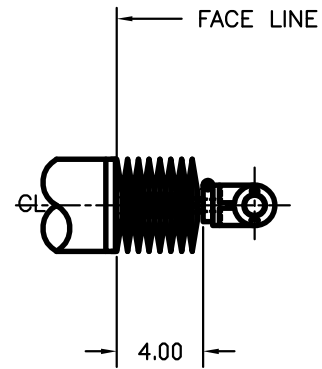

FEMALE CLEVIS WITH PIN

SPHERICAL ROD EYE

STANDARD ROD ENDS

SHOWN WITH ROD/BOOT FULLY RETRACTED
STROKES TO 12 INCHES

SHOWN WITH ROD/BOOT FULLY RETRACTED
STROKES 12 TO 24 INCHES

DIMENSIONS FOR UNIT WITH ROD BOOT

FRONT FLANGE MOUNT

TRUNNION BRACKET DETAIL

B-UNIT STANDARD ACCESSORIES