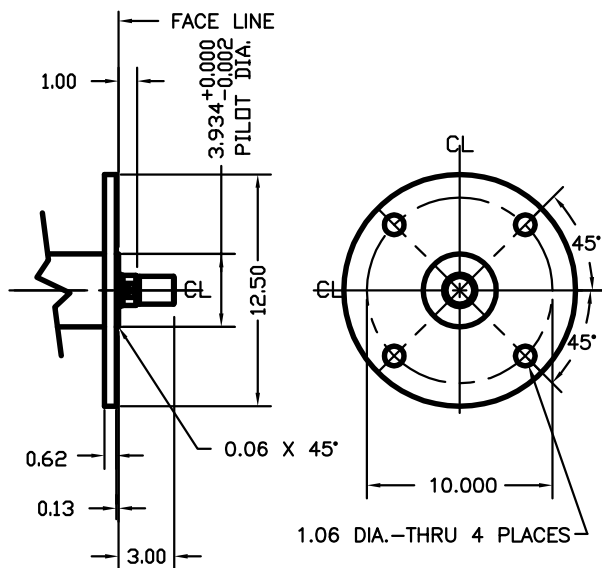

FEMALE CLEVIS WITH PIN

SPHERICAL ROD EYE

STANDARD ROD ENDS

SHOWN WITH ROD/BOOT FULLY RETRACTED
STROKES TO 24 INCHES

SHOWN WITH ROD/BOOT FULLY RETRACTED
STROKES 24 TO 48 INCHES

DIMENSIONS FOR UNIT WITH ROD BOOT

FRONT FLANGE MOUNT

TRUNNION BRACKET DETAIL

JM-SERIES STANDARD ACCESSORIES