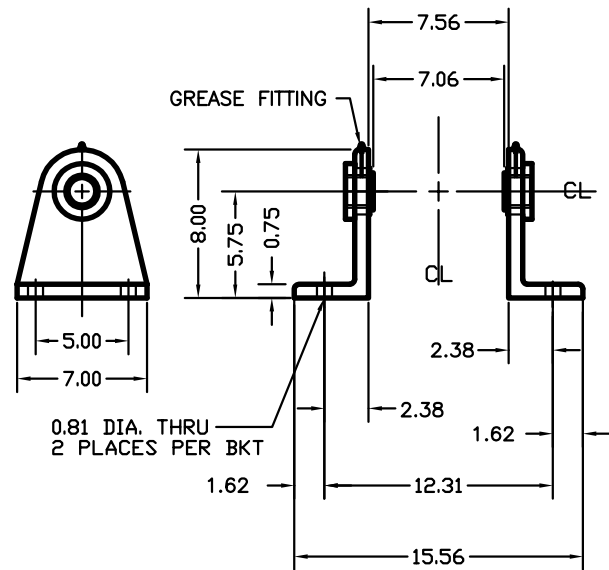

FEMALE CLEVIS WITH PIN

SPHERICAL ROD EYE

STANDARD ROD ENDS

SHOWN WITH ROD/BOOT FULLY RETRACTED
STROKES TO 24 INCHES

SHOWN WITH ROD/BOOT FULLY RETRACTED
STROKES 24 TO 48 INCHES

DIMENSIONS FOR UNIT WITH ROD BOOT

FRONT FLANGE MOUNT

TRUNNION BRACKET DETAIL

JM-SERIES STANDARD ACCESSORIES