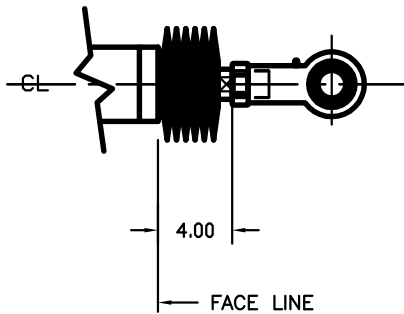

FEMALE CLEVIS WITH PIN

SPHERICAL ROD EYE

STANDARD ROD ENDS

SHOWN WITH ROD/BOOT FULLY RETRACTED
STROKES TO 24 INCHES

SHOWN WITH ROD/BOOT FULLY RETRACTED
STROKES 24 TO 48 INCHES

DIMENSIONS FOR UNIT WITH ROD BOOT

FRONT FLANGE MOUNT

TRUNNION BRACKET DETAIL

JM-SERIES STANDARD ACCESSORIES