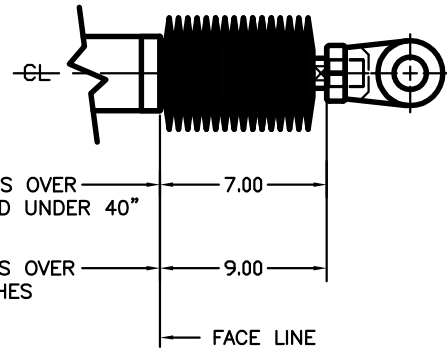

FEMALE CLEVIS WITH PIN

SPHERICAL ROD EYE

STANDARD ROD ENDS

SHOWN WITH ROD/BOOT FULLY RETRACTED
STROKES TO 24 INCHES

SHOWN WITH ROD/BOOT FULLY RETRACTED
STROKES 24 TO 48 INCHES

DIMENSIONS FOR UNIT WITH ROD BOOT

FRONT FLANGE MOUNT

TRUNNION BRACKET DETAIL

JM-SERIES STANDARD ACCESSORIES