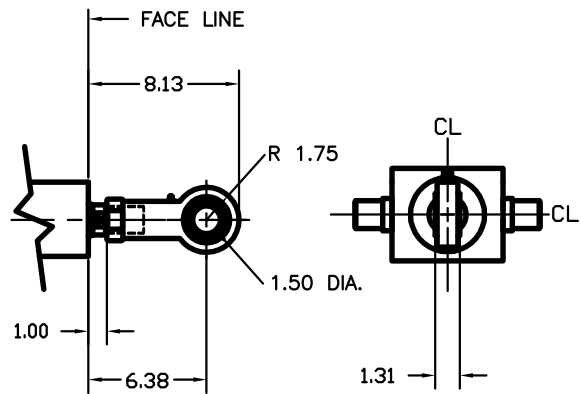

FEMALE CLEVIS WITH PIN

SPHERICAL ROD EYE

STANDARD ROD ENDS

SHOWN WITH ROD/BOOT FULLY RETRACTED
STROKES TO 24 INCHES

SHOWN WITH ROD/BOOT FULLY RETRACTED
STROKES 24 TO 48 INCHES

DIMENSIONS FOR UNIT WITH ROD BOOT

FRONT FLANGE MOUNT

TRUNNION BRACKET DETAIL

JM-SERIES STANDARD ACCESSORIES