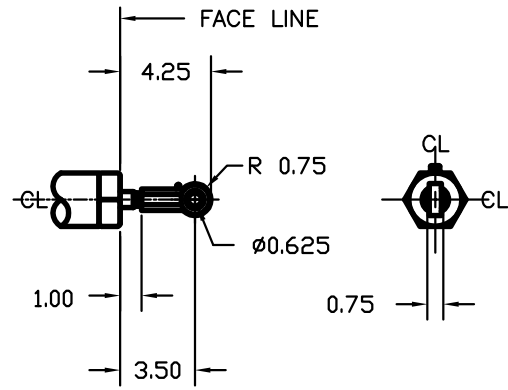

FEMALE CLEVIS WITH PIN

SPHERICAL ROD EYE

STANDARD ROD ENDS

SHOWN WITH ROD/BOOT FULLY RETRACTED
STROKES TO 12 INCHES

SHOWN WITH ROD/BOOT FULLY RETRACTED
STROKES 12 TO 24 INCHES

DIMENSIONS FOR UNIT WITH ROD BOOT

FRONT FLANGE MOUNT

TRUNNION BRACKET DETAIL

JB-UNIT STANDARD ACCESSORIES