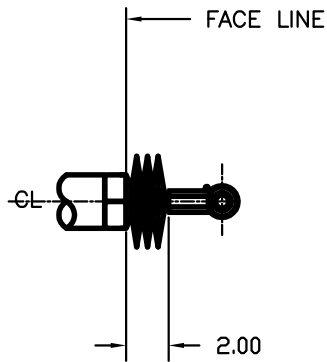

FEMALE CLEVIS WITH PIN

SPHERICAL ROD EYE

STANDARD ROD ENDS

SHOWN WITH ROD/BOOT FULLY RETRACTED
STROKES TO 12 INCHES

SHOWN WITH ROD/BOOT FULLY RETRACTED
STROKES 12 TO 24 INCHES

DIMENSIONS FOR UNIT WITH ROD BOOT

FRONT FLANGE MOUNT

TRUNNION BRACKET DETAIL

JB-UNIT STANDARD ACCESSORIES