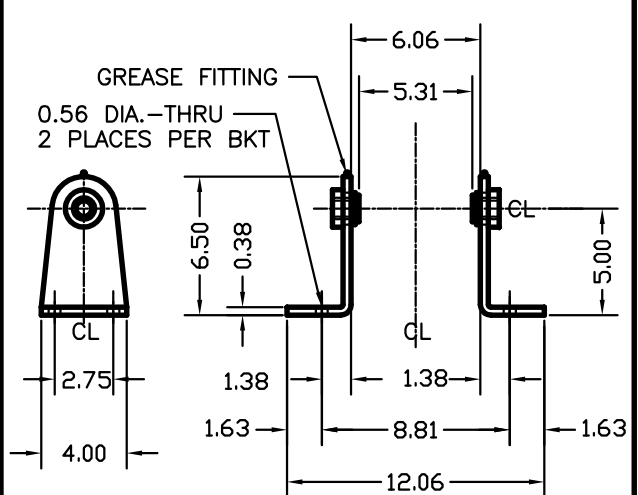

TRUNNION BRACKET DETAIL

JB-UNIT STANDARD ACCESSORIES