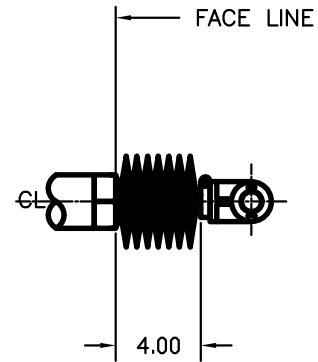

FEMALE CLEVIS WITH PIN

SPHERICAL ROD EYE

STANDARD ROD ENDS

SHOWN WITH ROD/BOOT FULLY RETRACTED
STROKES TO 12 INCHES

SHOWN WITH ROD/BOOT FULLY RETRACTED
STROKES 12 TO 24 INCHES

DIMENSIONS FOR UNIT WITH ROD BOOT

FRONT FLANGE MOUNT

TRUNNION BRACKET DETAIL

JB-UNIT STANDARD ACCESSORIES