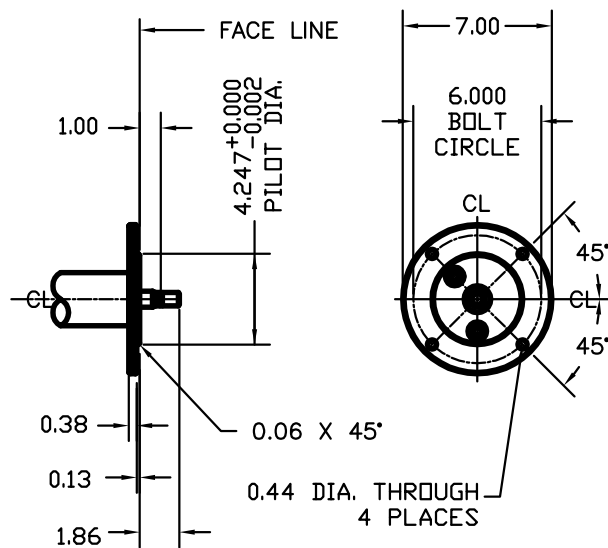

FEMALE CLEVIS WITH PIN

SPHERICAL ROD EYE

STANDARD ROD ENDS

SHOWN WITH ROD/BOOT FULLY RETRACTED
STROKES TO 12 INCHES

SHOWN WITH ROD/BOOT FULLY RETRACTED
STROKES 12 TO 24 INCHES

DIMENSIONS FOR UNIT WITH ROD BOOT

FRONT FLANGE MOUNT

TRUNNION BRACKET DETAIL

JB-UNIT STANDARD ACCESSORIES