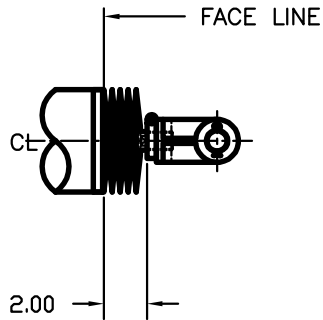

FEMALE CLEVIS WITH PIN

SPHERICAL ROD EYE

STANDARD ROD ENDS

SHOWN WITH ROD/BOOT FULLY RETRACTED  
STROKES TO 12 INCHES

SHOWN WITH ROD/BOOT FULLY RETRACTED  
STROKES FROM 12 TO 36 INCHES

DIMENSIONS FOR UNIT WITH ROD BOOT

FRONT FLANGE MOUNT

TRUNNION BRACKET DETAIL

E-UNIT STANDARD ACCESSORIES