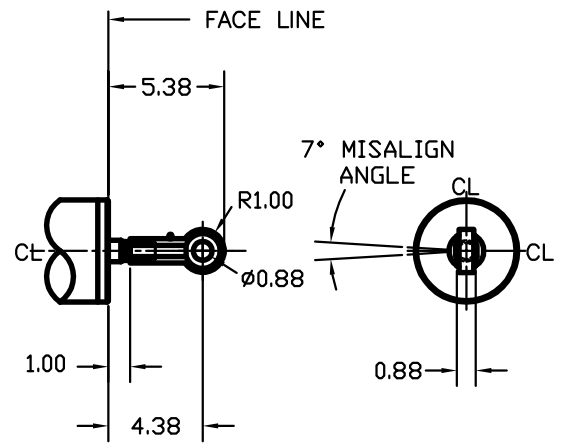

FEMALE CLEVIS WITH PIN

SPHERICAL ROD EYE

STANDARD ROD ENDS

SHOWN WITH ROD/BOOT FULLY RETRACTED  
STROKES TO 12 INCHES

SHOWN WITH ROD/BOOT FULLY RETRACTED  
STROKES FROM 12 TO 36 INCHES

DIMENSIONS FOR UNIT WITH ROD BOOT

FRONT FLANGE MOUNT

TRUNNION BRACKET DETAIL

E-UNIT STANDARD ACCESSORIES