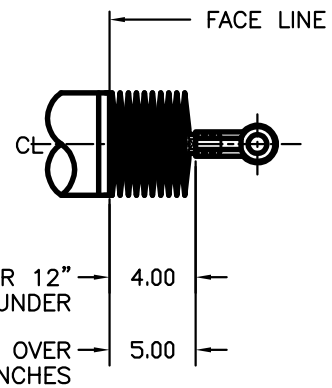

FEMALE CLEVIS WITH PIN

SPHERICAL ROD EYE

STANDARD ROD ENDS

SHOWN WITH ROD/BOOT FULLY RETRACTED  
STROKES TO 12 INCHES

SHOWN WITH ROD/BOOT FULLY RETRACTED  
STROKES FROM 12 TO 36 INCHES

DIMENSIONS FOR UNIT WITH ROD BOOT

FRONT FLANGE MOUNT

TRUNNION BRACKET DETAIL

E-UNIT STANDARD ACCESSORIES