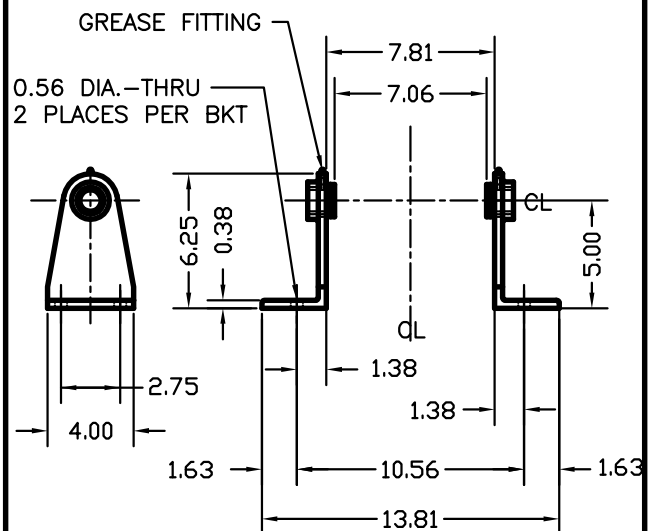

TRUNNION BRACKET DETAIL

E-UNIT STANDARD ACCESSORIES