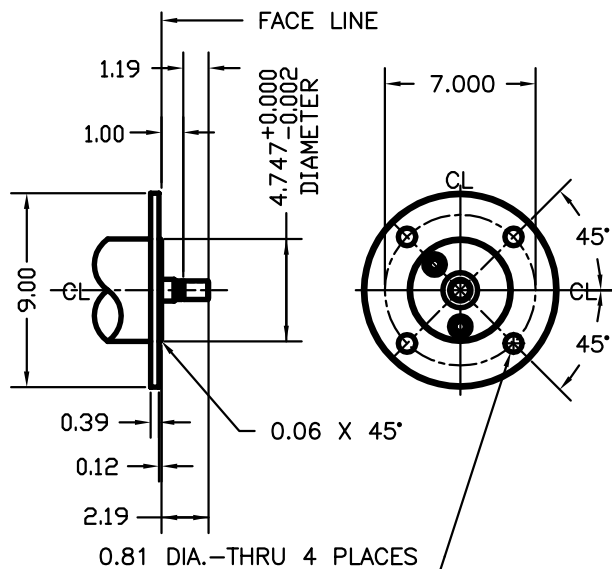

FEMALE CLEVIS WITH PIN

SPHERICAL ROD EYE

STANDARD ROD ENDS

SHOWN WITH ROD/BOOT FULLY RETRACTED  
STROKES TO 12 INCHES

SHOWN WITH ROD/BOOT FULLY RETRACTED  
STROKES FROM 12 TO 36 INCHES

DIMENSIONS FOR UNIT WITH ROD BOOT

FRONT FLANGE MOUNT

TRUNNION BRACKET DETAIL

E-UNIT STANDARD ACCESSORIES